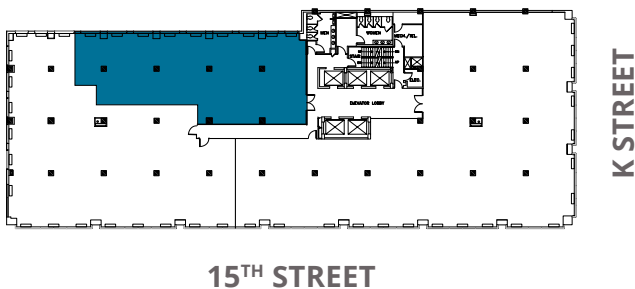

10TH FLOOR - SPEC SUITE 1080

3,356 SF

TAKE THE ^{360°}VIEW TOUR

Scan the QR code with your iPhone or Android 9/10

WINDOWLINE

- OFFICE
- WORKSTATION
- COLLABORATION
- CONFERENCE
- STORAGE
- SUPPORT