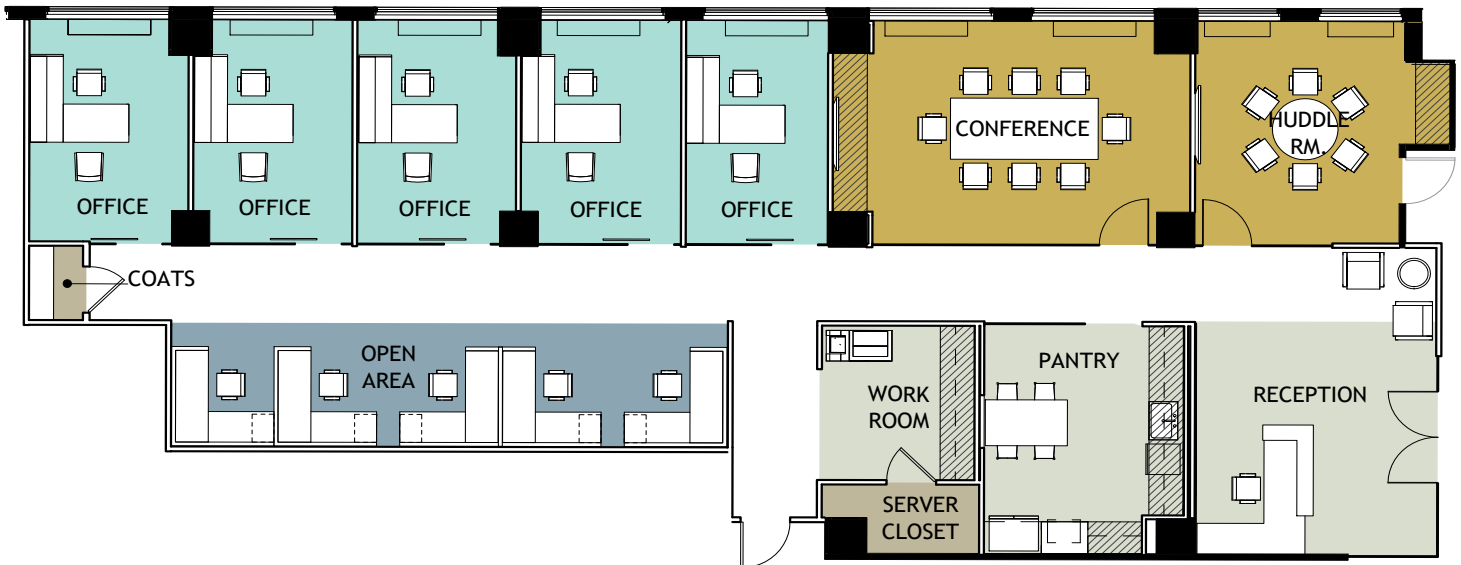

# 10<sup>TH</sup> FLOOR - SPEC SUITE 1080

3,356 SF

TAKE THE <sup>360°</sup>VIEW TOUR

Scan the QR code with your iPhone or Android 9/10

## WINDOWLINE

- OFFICE
- WORKSTATION
- COLLABORATION
- CONFERENCE
- STORAGE
- SUPPORT