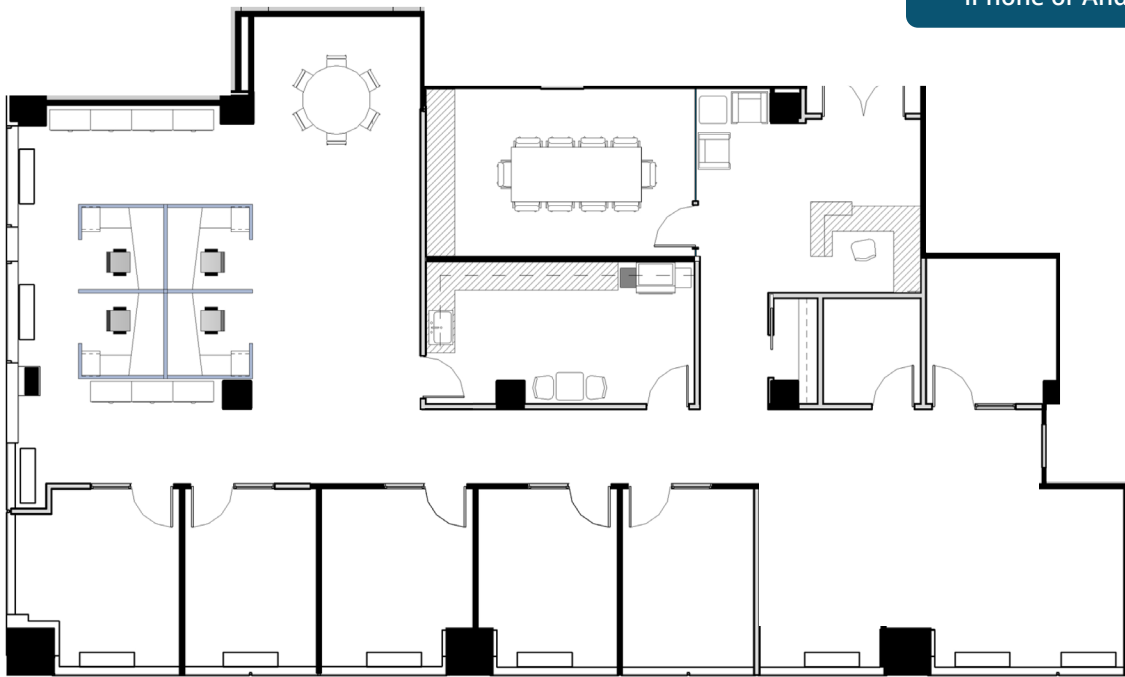

9TH FLOOR - SUITE 975

4,137 SF

SPEC SUITE

TAKE THE  TOUR

Scan the QR code with your iPhone or Android 9/10

WINDOWLINE

15TH STREET

K STREET

15TH STREET