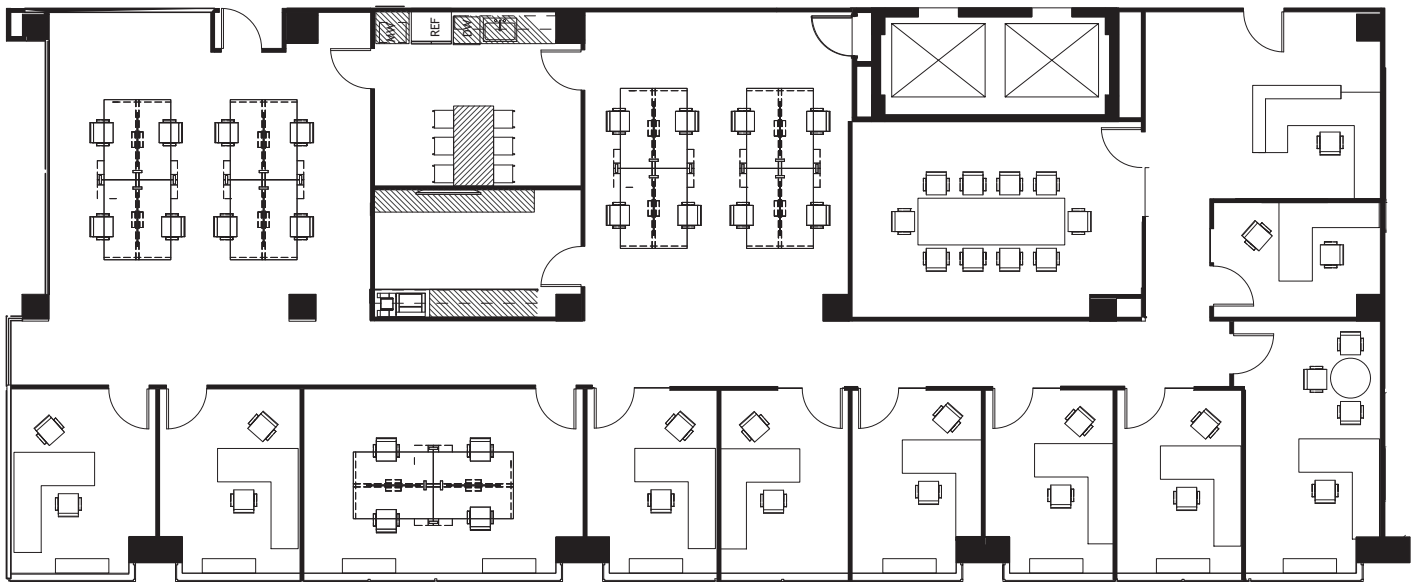

1015
FIFTEENTH

3RD FLOOR - SUITE 375

5,297 SF

SPEC SUITE

TAKE THE ^{360°} VIEW TOUR

Scan the QR code with your iPhone or Android

WINDOWLINE

15TH STREET

K STREET

15TH STREET