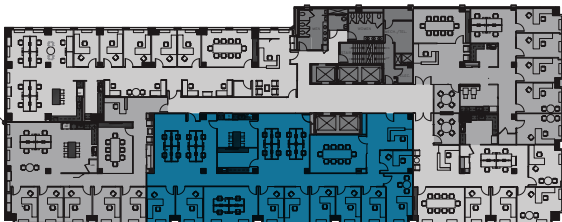

1015
FIFTEENTH

3RD FLOOR - SUITE 375

5,297 SF

SPEC SUITE

TAKE THE ^{360°} VIEW TOUR

Scan the QR code with your iPhone or Android

WINDOWLINE

15TH STREET

K STREET

15TH STREET